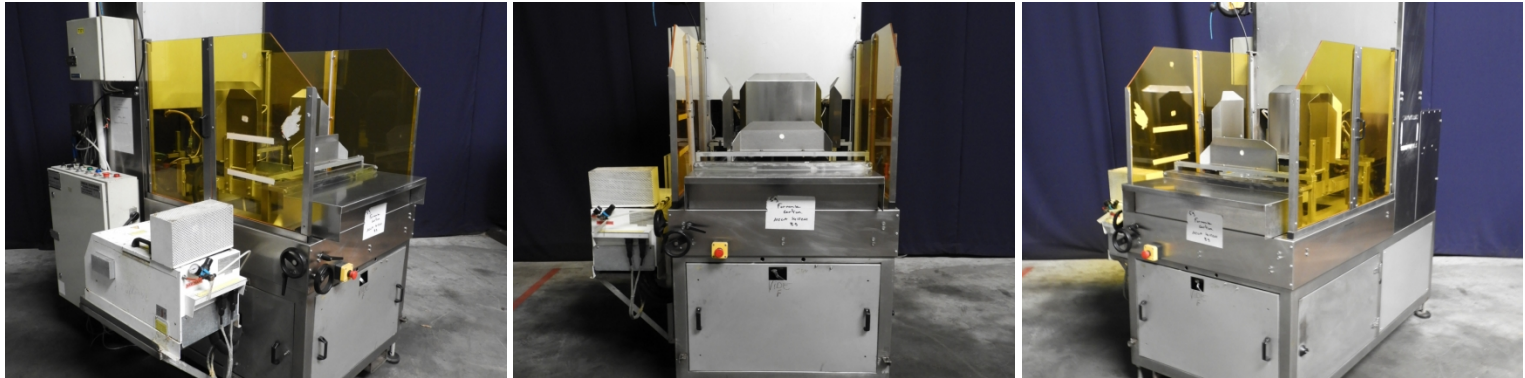

Useddairyequipment B.V.
1e Industrieweg 13
3411 MG Lopik
The Netherlands

Tel: +31 348 460009
Fax: +31 348 460054
E-mail: sales@useddairyequipment.com

18-26-02: Carton box forming machine

Manufacturer: Meca Systeme, Type: BMF40

Information

Description

Offer number	18-26-02
Quantity	1
Description	Carton box forming machine
Manufacturer	Meca Systeme
Type	BMF40
Capacity	up to 2.400 trays / h
Min. afmetingen product	180x100x30mm
Max. afmetingen product	400x300x150mm
Year of manufacture	1989
Serial number	BMF 40 308
Power	5,5 kW
Weight	± 750 kg
Conditions	Good
Dimensions (L x W x H)	± 2,30 x 1,40 x 2,20 mtr.
Terms of delivery	FCA
Location	The Netherlands